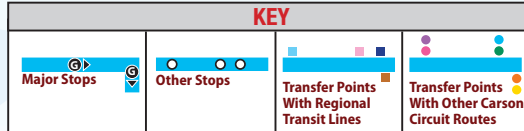

South Bay Pavilion	Carson/Avalon	Carson/Wilmington	Carson/Arnold Center	Carson/Bataan	Santa Fe/Carson	Santa Fe/Dominguez	Del Amo/Santa Fe	Del Amo/Rancho Way	Del Amo/Central	South Bay Pavilion
5:20	5:27	5:33	5:36	5:37	5:40	5:41	5:44	5:48	5:52	5:55
6:00	6:07	6:13	6:16	6:17	6:20	6:21	6:24	6:28	6:32	6:35
6:40	6:47	6:53	6:56	6:57	7:00	7:01	7:04	7:08	7:12	7:15
7:20	7:27	7:33	7:36	7:37	7:40	7:41	7:44	7:48	7:52	7:55
8:00	8:07	8:13	8:16	8:17	8:20	8:21	8:24	8:28	8:32	8:35
8:40	8:47	8:53	8:56	8:57	9:00	9:01	9:04	9:08	9:12	9:15
9:20	9:27	9:33	9:36	9:37	9:40	9:41	9:44	9:48	9:52	9:55
10:00	10:07	10:13	10:16	10:17	10:20	10:21	10:24	10:28	10:32	10:35
10:40	10:47	10:53	10:56	10:57	11:00	11:01	11:04	11:08	11:12	11:15
11:20	11:27	11:33	11:36	11:37	11:40	11:41	11:44	11:48	11:52	11:55
12:00	12:07	12:13	12:16	12:17	12:20	12:21	12:24	12:28	12:32	12:35
12:40	12:47	12:53	12:56	12:57	1:00	1:01	1:04	1:08	1:12	1:15
1:20	1:27	1:33	1:36	1:37	1:40	1:41	1:44	1:48	1:52	1:55
2:00	2:07	2:13	2:16	2:17	2:20	2:21	2:24	2:28	2:32	2:35
2:40	2:47	2:53	2:56	2:57	3:00	3:01	3:04	3:08	3:12	3:15
3:20	3:27	3:33	3:36	3:37	3:40	3:41	3:44	3:48	3:52	3:55
4:00	4:07	4:13	4:16	4:17	4:20	4:21	4:24	4:28	4:32	4:35
4:40	4:47	4:53	4:56	4:57	5:00	5:01	5:04	5:08	5:12	5:15
5:20	5:27	5:33	5:36	5:37	5:40	5:41	5:44	5:48	5:52	5:55
6:00	6:07	6:13	6:16	6:17	6:20	6:21	6:24	6:28	6:32	6:35

* SATURDAY SERVICE

CARSON CIRCUIT

Monthly Passes (310) 835-0212 x1489   Comments/Complaints (310) 835-0212 x1489
Elderly and Disabled (310) 835-0212 x1489   Service Information (310) 225-2545
Lost and Found (310) 225-2545