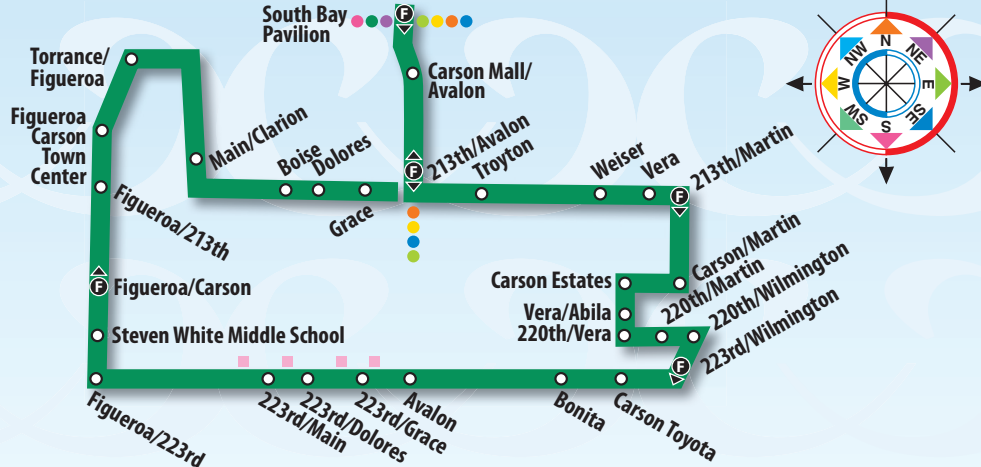

F Civic Center

FARES:

\$1.00. Transfers to other Carson Circuit routes are free.

HOURS:

Monday through Friday:

5:20 am to 6:40 pm

* **Saturday:** 10:40 am to 5:20 pm within heavy red lines

No service on Sundays, Thanksgiving Day and Christmas Day.

CARSON CIRCUIT ROUTES

- A Cal State Dominguez Hills
- B Keystone
- C Scottsdale
- D Metro Blue Line 1
- E Del Amo
- F Civic Center
- G Metro Blue Line 2
- H Hemingway Park
- CARSON SHUTTLE
- S North South Shuttle

BUSES COME:

Every 40 minutes

South Bay Pavilion	213th/ Avalon	Martin/ 213th	220th/ Vera	223rd/ Wilmington	223rd/ Main	Figueroa/ Carson	Torrance/ Figueroa	213th/ Dolores	South Bay Pavilion
5:20	5:25	5:28	5:33	5:36	5:41	5:43	5:47	5:50	5:55
6:00	6:05	6:08	6:13	6:16	6:21	6:23	6:27	6:30	6:35
6:40	6:45	6:48	6:53	6:56	7:01	7:03	7:07	7:10	7:15
7:20	7:25	7:28	7:33	7:36	7:41	7:43	7:47	7:50	7:55
8:00	8:05	8:08	8:13	8:16	8:21	8:23	8:27	8:30	8:35
8:40	8:45	8:48	8:53	8:56	9:01	9:03	9:07	9:10	9:15
9:20	9:25	9:28	9:33	9:36	9:41	9:43	9:47	9:50	9:55
10:00	10:05	10:08	10:13	10:16	10:21	10:23	10:27	10:30	10:35
10:40	10:45	10:48	10:53	10:56	11:01	11:03	11:07	11:10	11:15
11:20	11:25	11:28	11:33	11:36	11:41	11:43	11:47	11:50	11:55
12:00	12:05	12:08	12:13	12:16	12:21	12:23	12:27	12:30	12:35
12:40	12:45	12:48	12:53	12:56	1:01	1:03	1:07	1:10	1:15
1:20	1:25	1:28	1:33	1:36	1:41	1:43	1:47	1:50	1:55
2:00	2:05	2:08	2:13	2:16	2:21	2:23	2:27	2:30	2:35
2:40	2:45	2:48	2:53	2:56	3:01	3:03	3:07	3:10	3:15
3:20	3:25	3:28	3:33	3:36	3:41	3:43	3:47	3:50	3:55
4:00	4:05	4:08	4:13	4:16	4:21	4:23	4:27	4:30	4:35
4:40	4:45	4:48	4:53	4:56	5:01	5:03	5:07	5:10	5:15
5:20	5:25	5:28	5:33	5:36	5:41	5:43	5:47	5:50	5:55
6:00	6:05	6:08	6:13	6:16	6:21	6:23	6:27	6:30	6:35