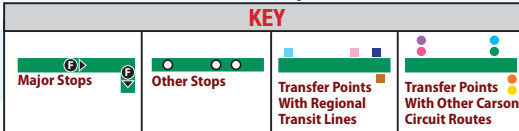

F Civic Center

FARES:

\$1.00. Transfers to other Carson Circuit routes are free.

HOURS:

Monday through Friday:

5:20 am to 6:40 pm

* **Saturday:** 10:40 am to 5:20 pm within heavy red lines

No service on Sundays, Thanksgiving Day and Christmas Day.

CARSON CIRCUIT ROUTES

- A Cal State Dominguez Hills
- B Keystone
- C Scottsdale
- D Metro Blue Line 1
- E Del Amo
- F Civic Center
- G Metro Blue Line 2
- H Hemingway Park
- CARSON SHUTTLE
- S North South Shuttle

BUSES COME:

Every 40 minutes

South Bay Pavilion	213th/ Avalon	Martin/ 213th	220th/ Vera	223rd/ Wilmington	223rd/ Main	Figueroa/ Carson	Torrance/ Figueroa	213th/ Dolores	South Bay Pavilion
5:20	5:25	5:28	5:33	5:36	5:41	5:43	5:47	5:50	5:55
6:00	6:05	6:08	6:13	6:16	6:21	6:23	6:27	6:30	6:35
6:40	6:45	6:48	6:53	6:56	7:01	7:03	7:07	7:10	7:15
7:20	7:25	7:28	7:33	7:36	7:41	7:43	7:47	7:50	7:55
8:00	8:05	8:08	8:13	8:16	8:21	8:23	8:27	8:30	8:35
8:40	8:45	8:48	8:53	8:56	9:01	9:03	9:07	9:10	9:15
9:20	9:25	9:28	9:33	9:36	9:41	9:43	9:47	9:50	9:55
10:00	10:05	10:08	10:13	10:16	10:21	10:23	10:27	10:30	10:35
10:40	10:45	10:48	10:53	10:56	11:01	11:03	11:07	11:10	11:15
11:20	11:25	11:28	11:33	11:36	11:41	11:43	11:47	11:50	11:55
12:00	12:05	12:08	12:13	12:16	12:21	12:23	12:27	12:30	12:35
12:40	12:45	12:48	12:53	12:56	1:01	1:03	1:07	1:10	1:15
1:20	1:25	1:28	1:33	1:36	1:41	1:43	1:47	1:50	1:55
2:00	2:05	2:08	2:13	2:16	2:21	2:23	2:27	2:30	2:35
2:40	2:45	2:48	2:53	2:56	3:01	3:03	3:07	3:10	3:15
3:20	3:25	3:28	3:33	3:36	3:41	3:43	3:47	3:50	3:55
4:00	4:05	4:08	4:13	4:16	4:21	4:23	4:27	4:30	4:35
4:40	4:45	4:48	4:53	4:56	5:01	5:03	5:07	5:10	5:15
5:20	5:25	5:28	5:33	5:36	5:41	5:43	5:47	5:50	5:55
6:00	6:05	6:08	6:13	6:16	6:21	6:23	6:27	6:30	6:35