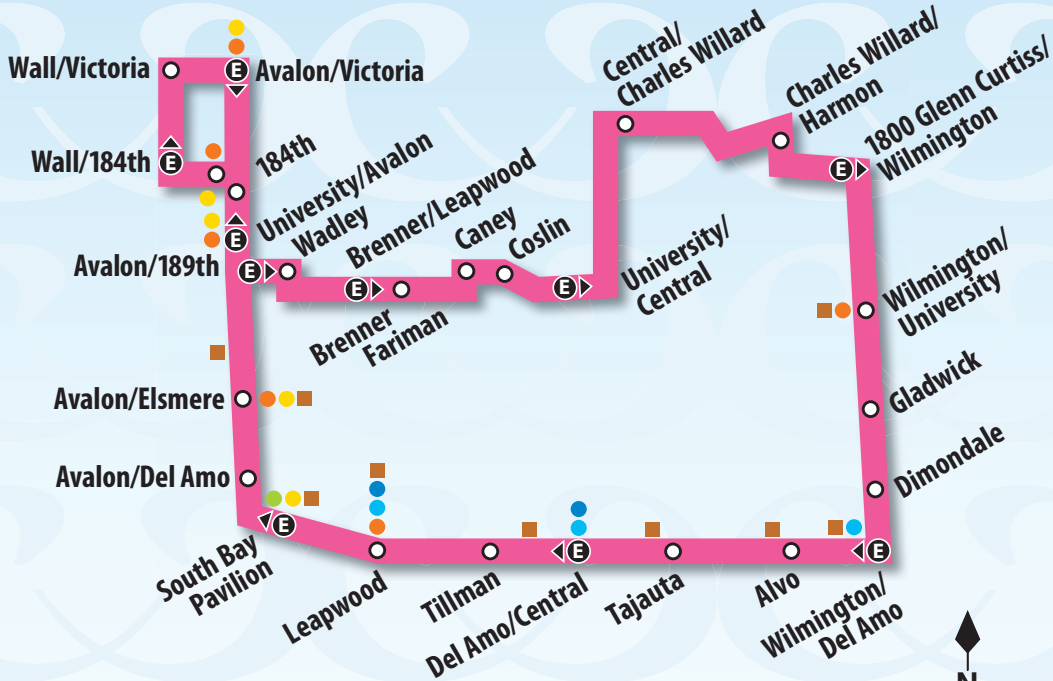

E Del Amo

FARES:

\$1.00. Transfers to other Carson Circuit routes are free.

HOURS:

Monday through Friday:
5:20 am to 6:40 pm

* **Saturday:** 10:40 am to 5:20 pm within heavy red lines

No service on Sundays, Thanksgiving Day and Christmas Day.

CARSON CIRCUIT ROUTES	
● A	Cal State Dominguez Hills
● B	Keystone
● C	Scottsdale
● D	Metro Blue Line 1
● E	Del Amo
● F	Civic Center
● G	Metro Blue Line 2
● H	Hemingway Park
CARSON SHUTTLE	
● S	North South Shuttle

BUSES COME:

Every 40 minutes

KEY			
Major Stops	Other Stops	Transfer Points With Regional Transit Lines	Transfer Points With Other Carson Circuit Routes

SouthBay Pavilion	Avalon/189th	Wall/184th	Avalon/Victoria	University/Avalon	Brenner/Eddington	University/Central	Glenn Curtiss/Wilmington	Del Amo/Wilmington	Del Amo/Central	SouthBay Pavilion
5:20	5:25	5:27	5:29	5:32	5:34	5:37	5:42	5:46	5:48	5:52
6:00	6:05	6:07	6:09	6:12	6:14	6:17	6:22	6:26	6:28	6:32
8:40	8:45	8:47	8:49	8:52	8:54	8:57	9:02	9:06	9:08	9:12
9:20	9:25	9:27	9:29	9:32	9:34	9:37	9:42	9:46	9:48	9:52
10:00	10:05	10:07	10:09	10:12	10:14	10:17	10:22	10:26	10:28	10:32
10:40	10:45	10:47	10:49	10:52	10:54	10:57	11:02	11:06	11:10	11:14
11:20	11:25	11:27	11:29	11:32	11:34	11:37	11:42	11:46	11:48	11:52
12:00	12:05	12:07	12:09	12:12	12:14	12:17	12:22	12:26	12:28	12:32
12:40	12:45	12:47	12:49	12:52	12:54	12:57	1:02	1:06	1:08	1:12
6:00	6:05	6:07	6:09	6:12	6:14	6:17	6:22	6:26	6:28	6:32

* SATURDAY SERVICE

CARSON CIRCUIT

Monthly Passes (310) 835-0212 x1489 Comments/Complaints (310) 835-0212 x1489
 Elderly and Disabled (310) 835-0212 x1489 Service Information (310) 225-2545
 Lost and Found (310) 225-2545