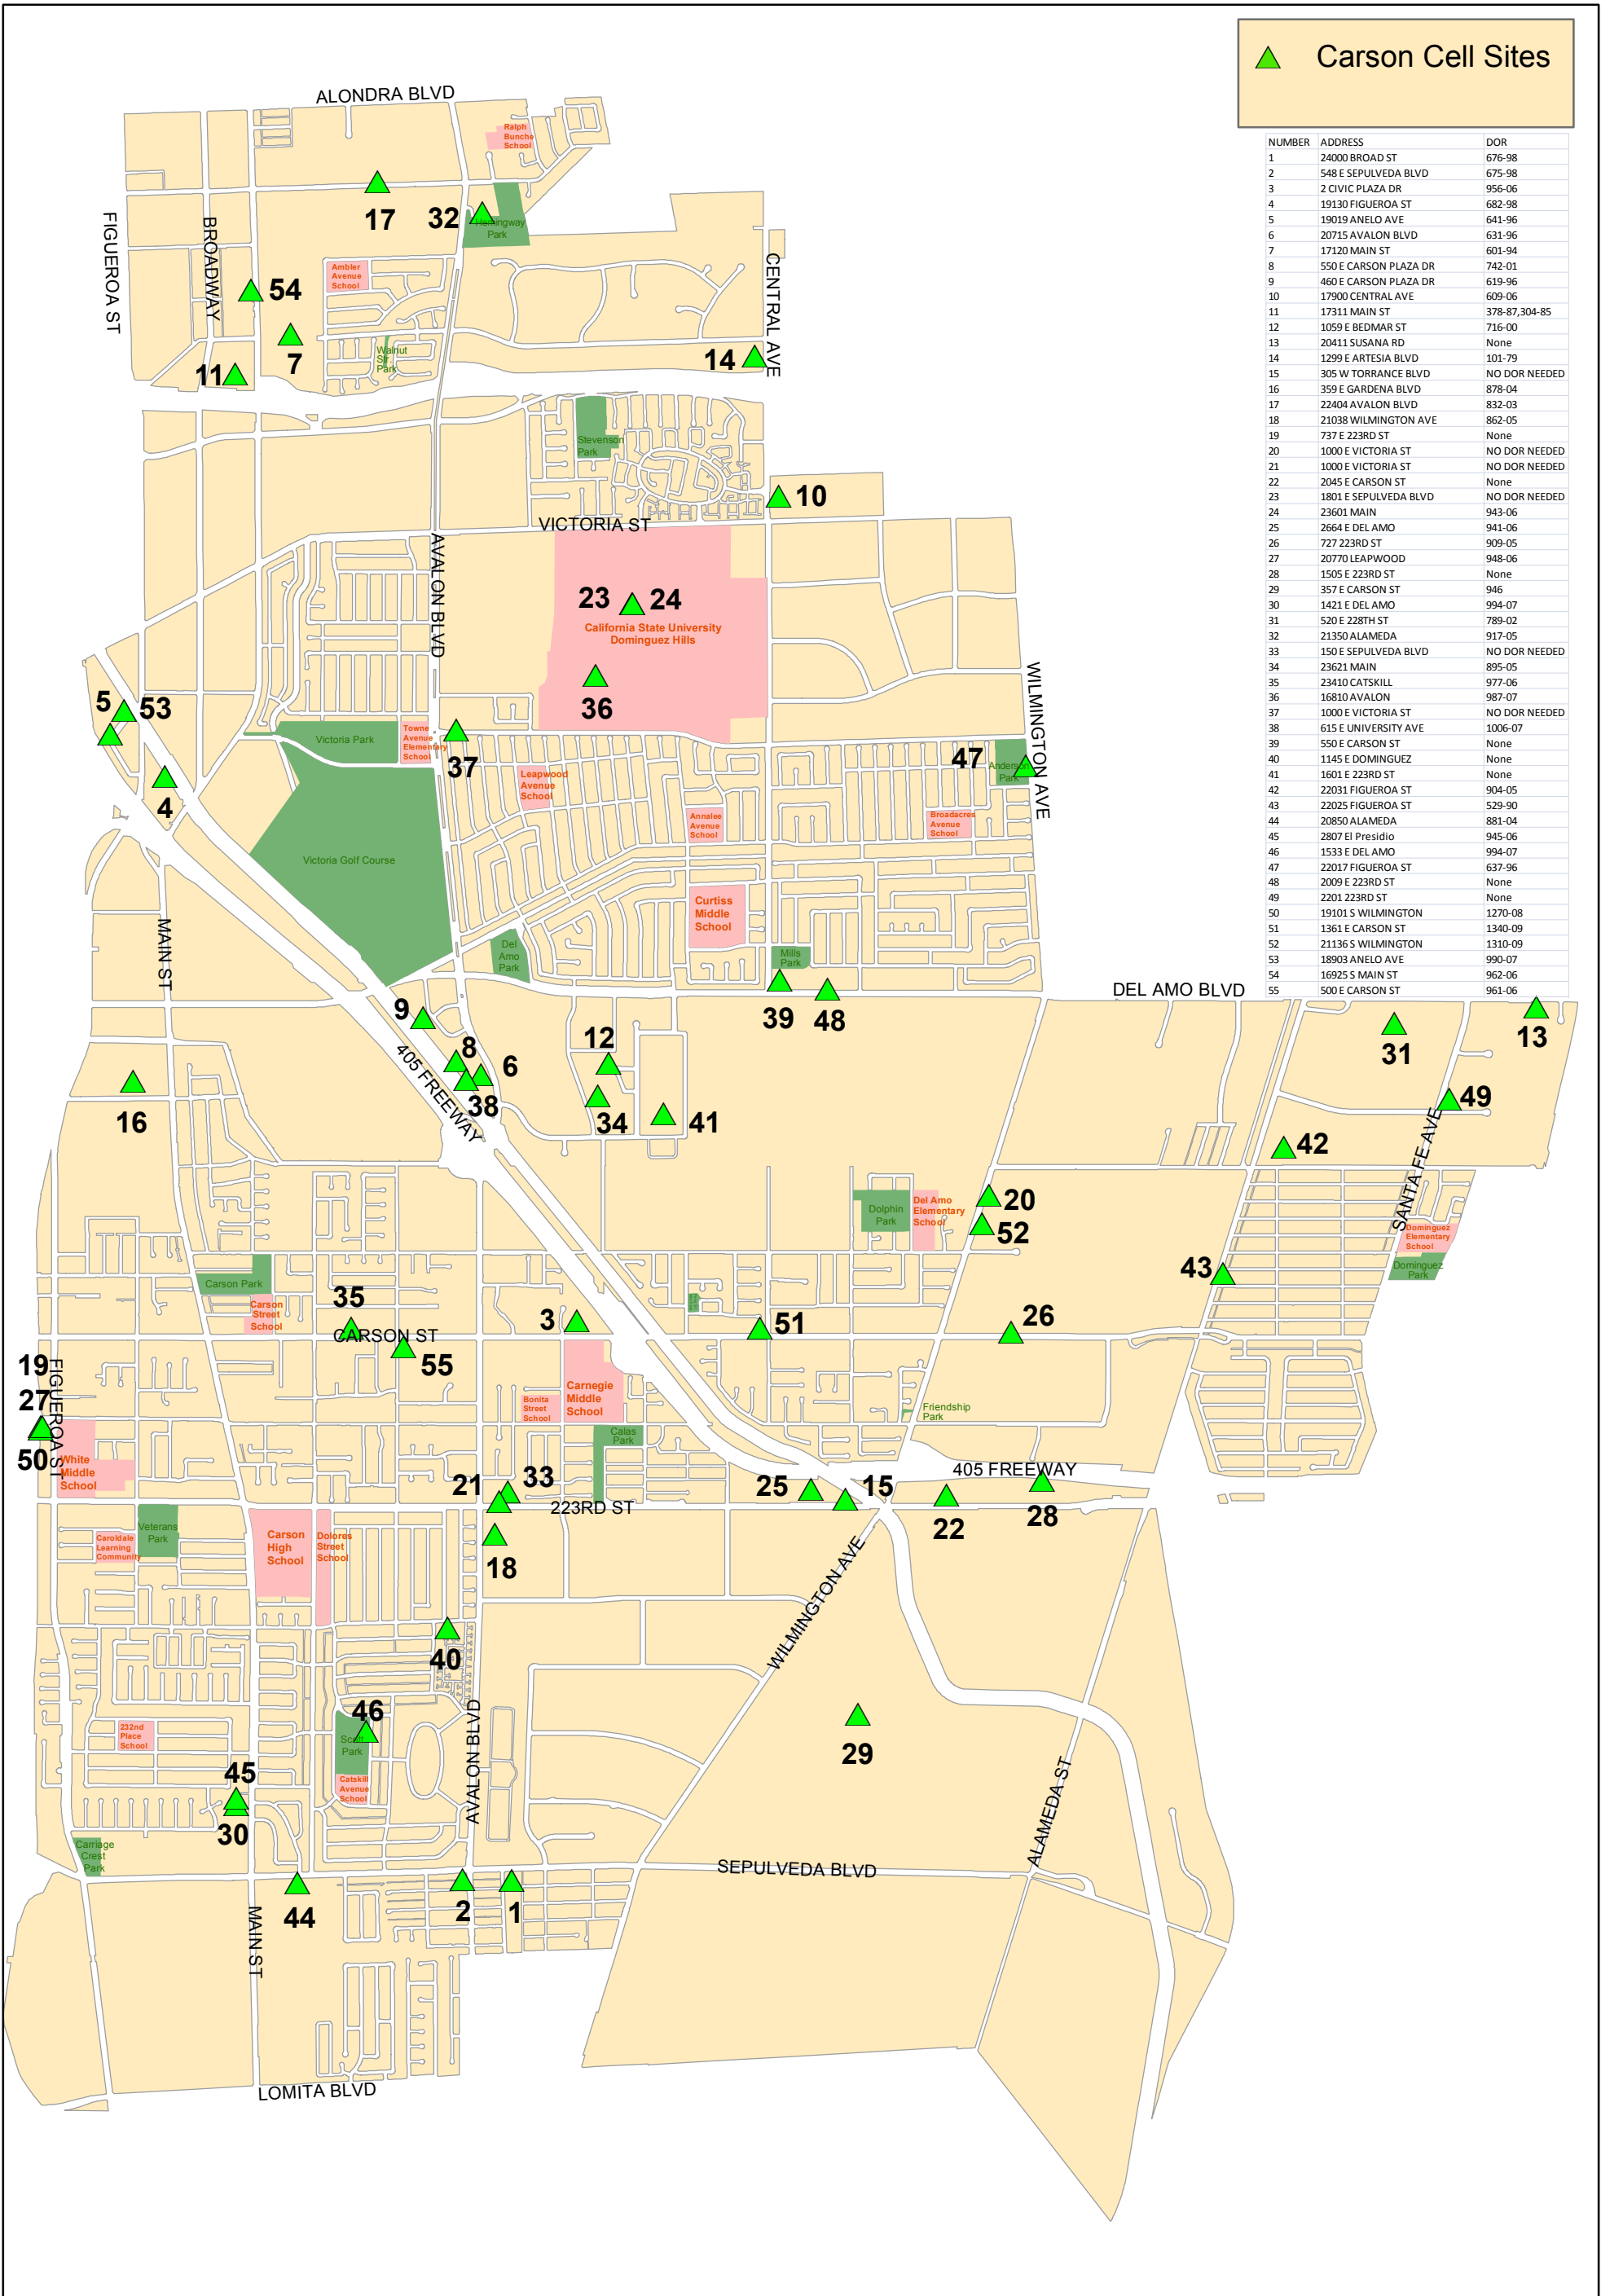

**▲ Carson Cell Sites**

| NUMBER | ADDRESS               | DOR           |
|--------|-----------------------|---------------|
| 1      | 24000 BROAD ST        | 676-98        |
| 2      | 548 E SEPULVEDA BLVD  | 675-98        |
| 3      | 2 CIVIC PLAZA DR      | 956-06        |
| 4      | 19130 FIGUEROA ST     | 682-98        |
| 5      | 19019 ANELO AVE       | 641-96        |
| 6      | 20715 AVALON BLVD     | 631-96        |
| 7      | 17120 MAIN ST         | 601-94        |
| 8      | 550 E CARSON PLAZA DR | 742-01        |
| 9      | 460 E CARSON PLAZA DR | 619-96        |
| 10     | 17900 CENTRAL AVE     | 609-06        |
| 11     | 17311 MAIN ST         | 378-87,304-85 |
| 12     | 1059 E BEDMAR ST      | 716-00        |
| 13     | 20411 SUSANA RD       | None          |
| 14     | 1299 E ARTESIA BLVD   | 101-79        |
| 15     | 305 W TORRANCE BLVD   | NO DOR NEEDED |
| 16     | 359 E GARDENA BLVD    | 878-04        |
| 17     | 22404 AVALON BLVD     | 832-03        |
| 18     | 21038 WILMINGTON AVE  | 862-05        |
| 19     | 737 E 223RD ST        | None          |
| 20     | 1000 E VICTORIA ST    | NO DOR NEEDED |
| 21     | 1000 E VICTORIA ST    | NO DOR NEEDED |
| 22     | 2045 E CARSON ST      | None          |
| 23     | 1801 E SEPULVEDA BLVD | NO DOR NEEDED |
| 24     | 23601 MAIN            | 943-06        |
| 25     | 2664 E DEL AMO        | 941-06        |
| 26     | 727 223RD ST          | 909-05        |
| 27     | 20770 LEAPWOOD        | 948-06        |
| 28     | 1505 E 223RD ST       | None          |
| 29     | 357 E CARSON ST       | 946           |
| 30     | 1421 E DEL AMO        | 994-07        |
| 31     | 520 E 228TH ST        | 789-02        |
| 32     | 21350 ALAMEDA         | 917-05        |
| 33     | 150 E SEPULVEDA BLVD  | NO DOR NEEDED |
| 34     | 23621 MAIN            | 895-05        |
| 35     | 23410 CATSKILL        | 977-06        |
| 36     | 16810 AVALON          | 987-07        |
| 37     | 1000 E VICTORIA ST    | NO DOR NEEDED |
| 38     | 615 E UNIVERSITY AVE  | 1006-07       |
| 39     | 550 E CARSON ST       | None          |
| 40     | 1145 E DOMINGUEZ      | None          |
| 41     | 1601 E 223RD ST       | None          |
| 42     | 22031 FIGUEROA ST     | 904-05        |
| 43     | 22025 FIGUEROA ST     | 529-90        |
| 44     | 20850 ALAMEDA         | 881-04        |
| 45     | 2807 El Presidio      | 945-06        |
| 46     | 1533 E DEL AMO        | 994-07        |
| 47     | 22017 FIGUEROA ST     | 637-96        |
| 48     | 2009 E 223RD ST       | None          |
| 49     | 2201 223RD ST         | None          |
| 50     | 19101 S WILMINGTON    | 1270-08       |
| 51     | 1361 E CARSON ST      | 1340-09       |
| 52     | 21136 S WILMINGTON    | 1310-09       |
| 53     | 18903 ANELO AVE       | 990-07        |
| 54     | 16925 S MAIN ST       | 962-06        |
| 55     | 500 E CARSON ST       | 961-06        |