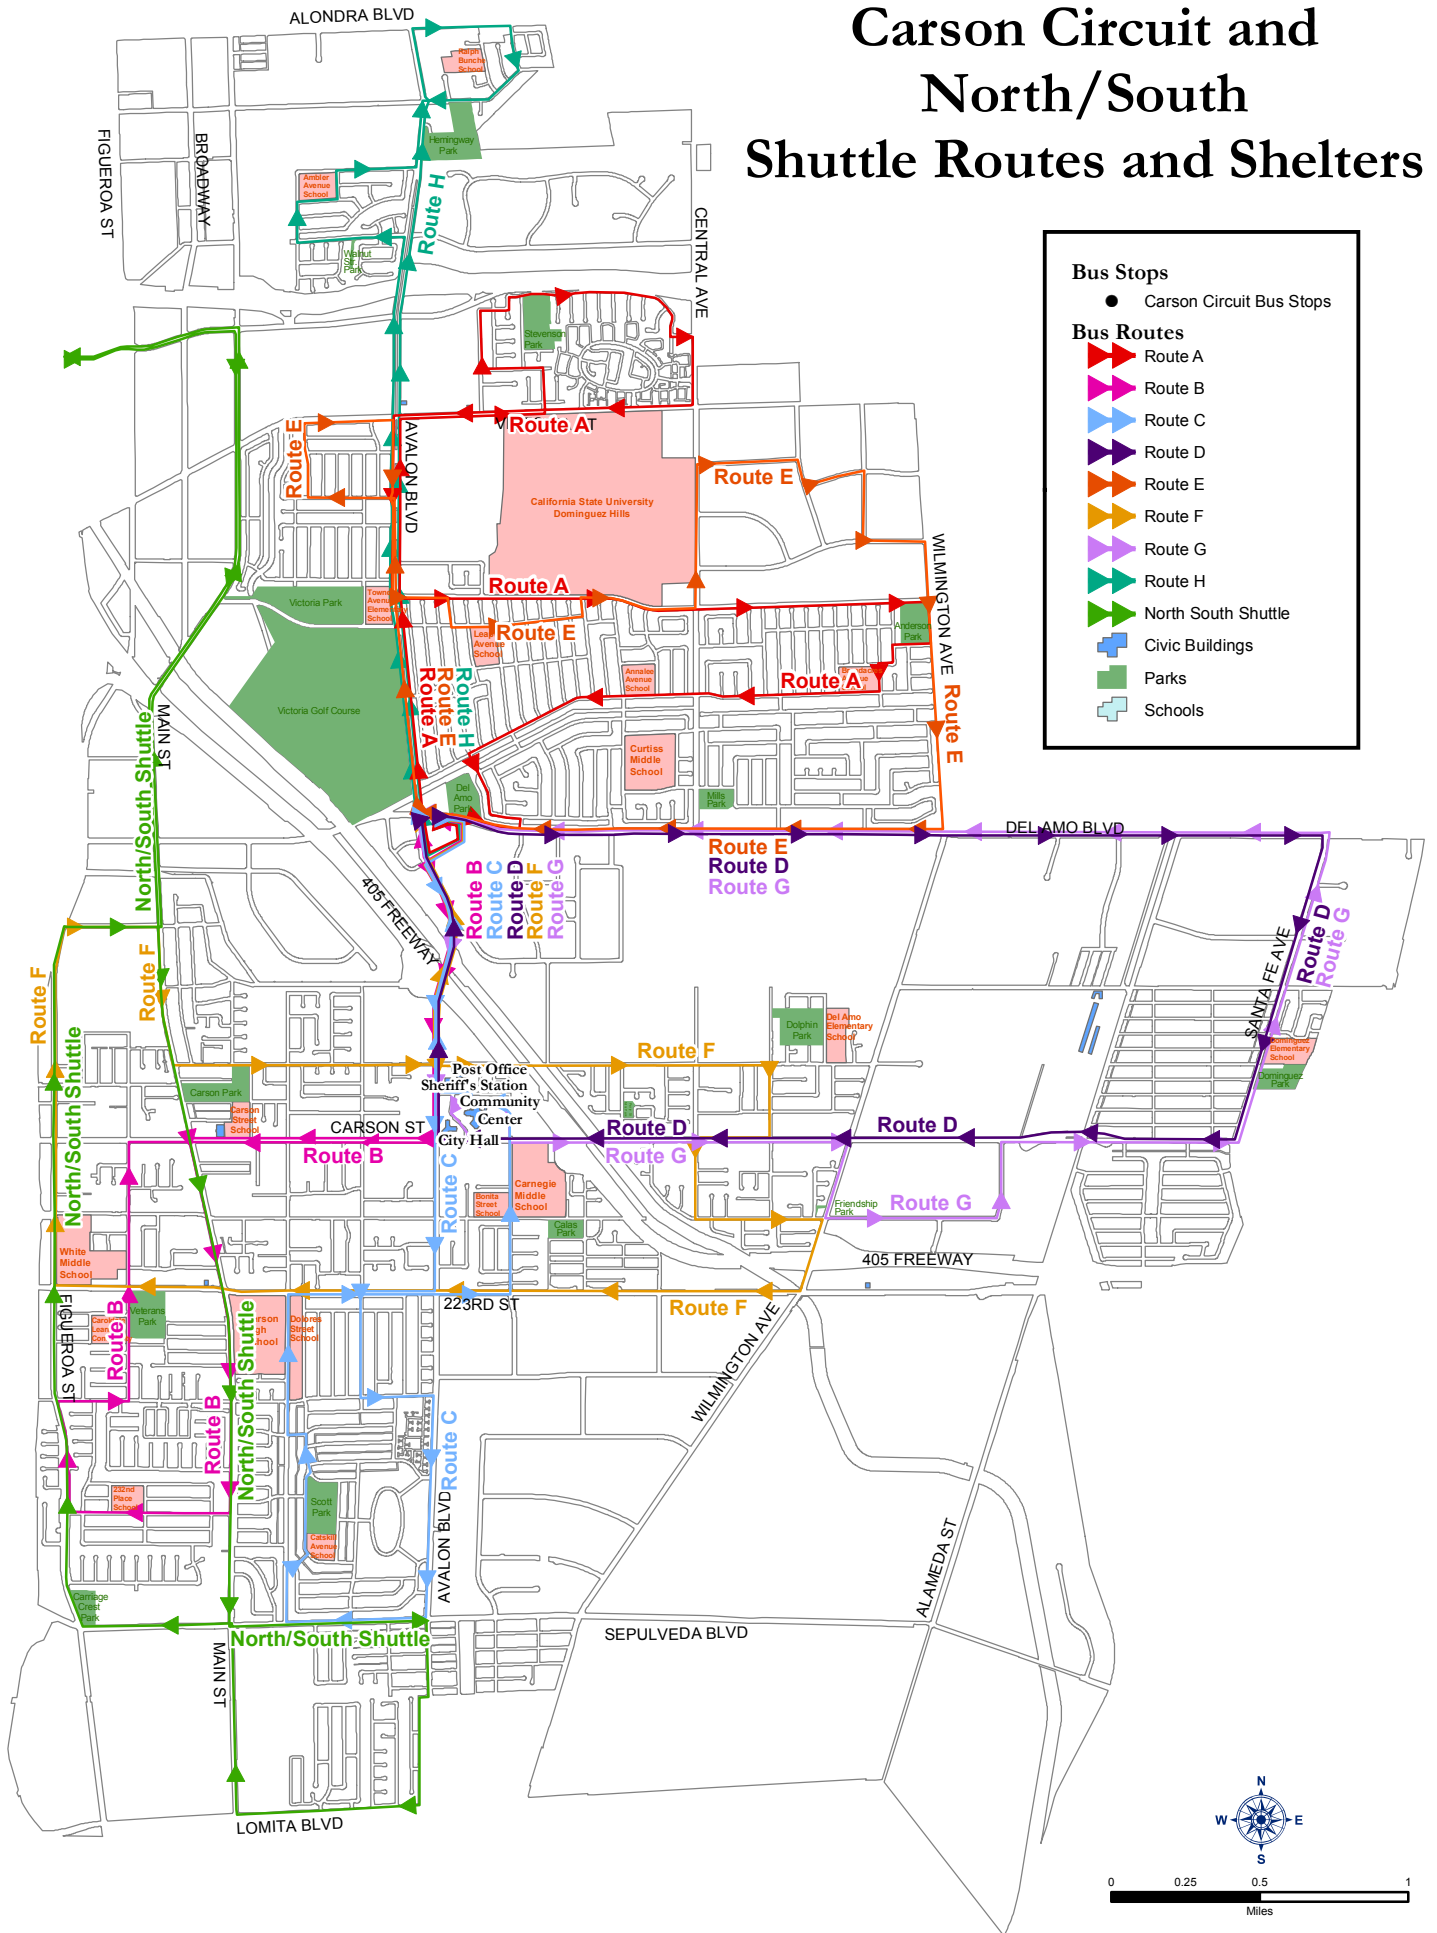

Carson Circuit and North/South Shuttle Routes and Shelters

Bus Stops

- Carson Circuit Bus Stops

Bus Routes

- Route A
- Route B
- Route C
- Route D
- Route E
- Route F
- Route G
- Route H
- North South Shuttle
- Civic Buildings
- Parks
- Schools